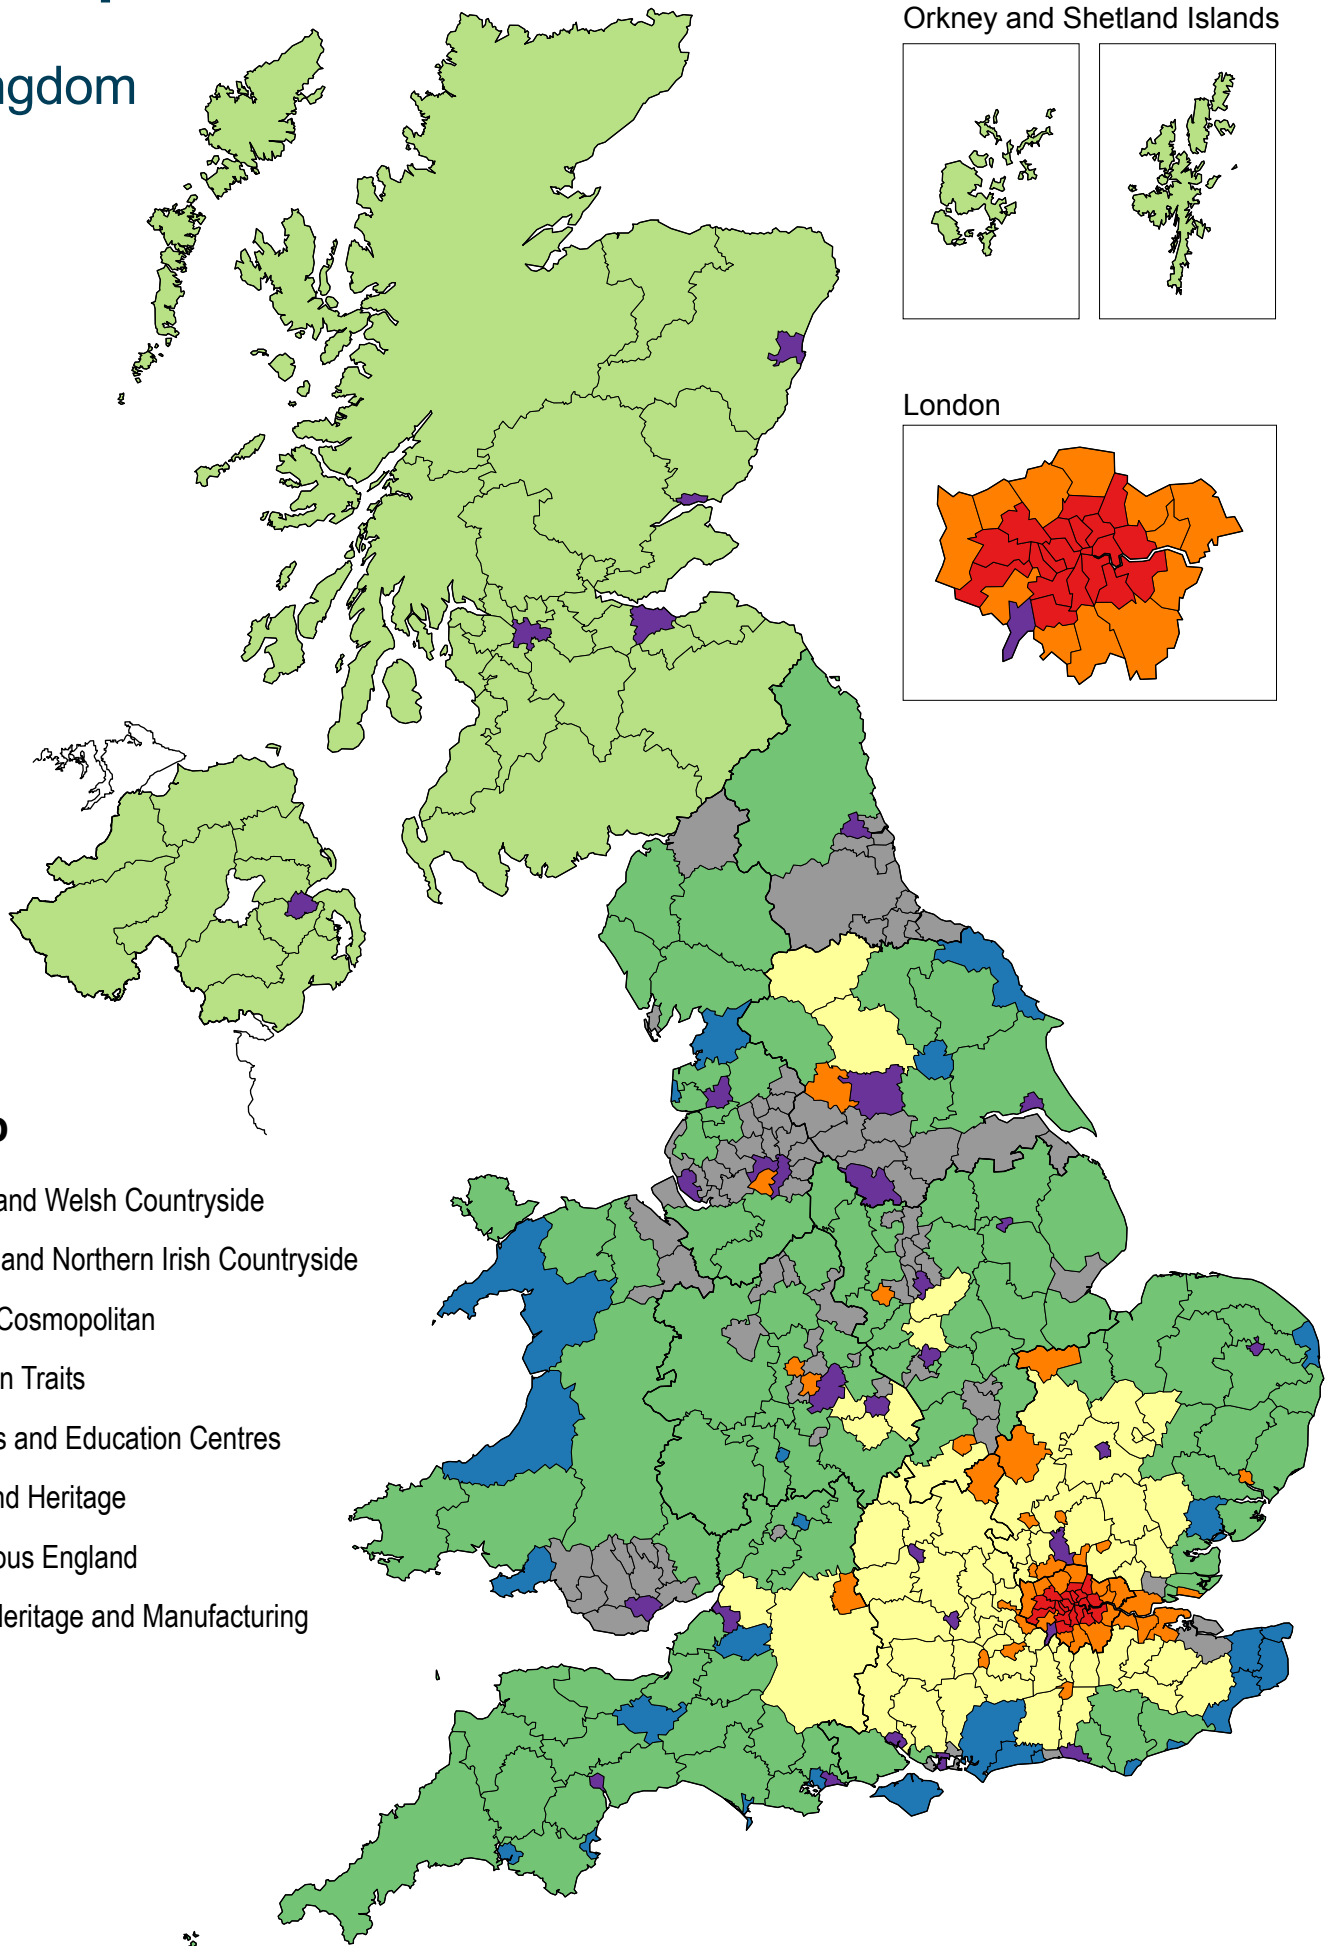

# 2011 Area Classification for Local Authorities: Supergroups

United Kingdom

Orkney and Shetland Islands

London

## Supergroup

-  1 – English and Welsh Countryside
-  2 – Scottish and Northern Irish Countryside
-  3 – London Cosmopolitan
-  4 – Suburban Traits
-  5 – Business and Education Centres
-  6 – Coast and Heritage
-  7 – Prosperous England
-  8 – Mining Heritage and Manufacturing

Source: Office for National Statistics licensed under the Open Government Licence v.3.0.

Contains OS data © Crown copyright and database right 2015